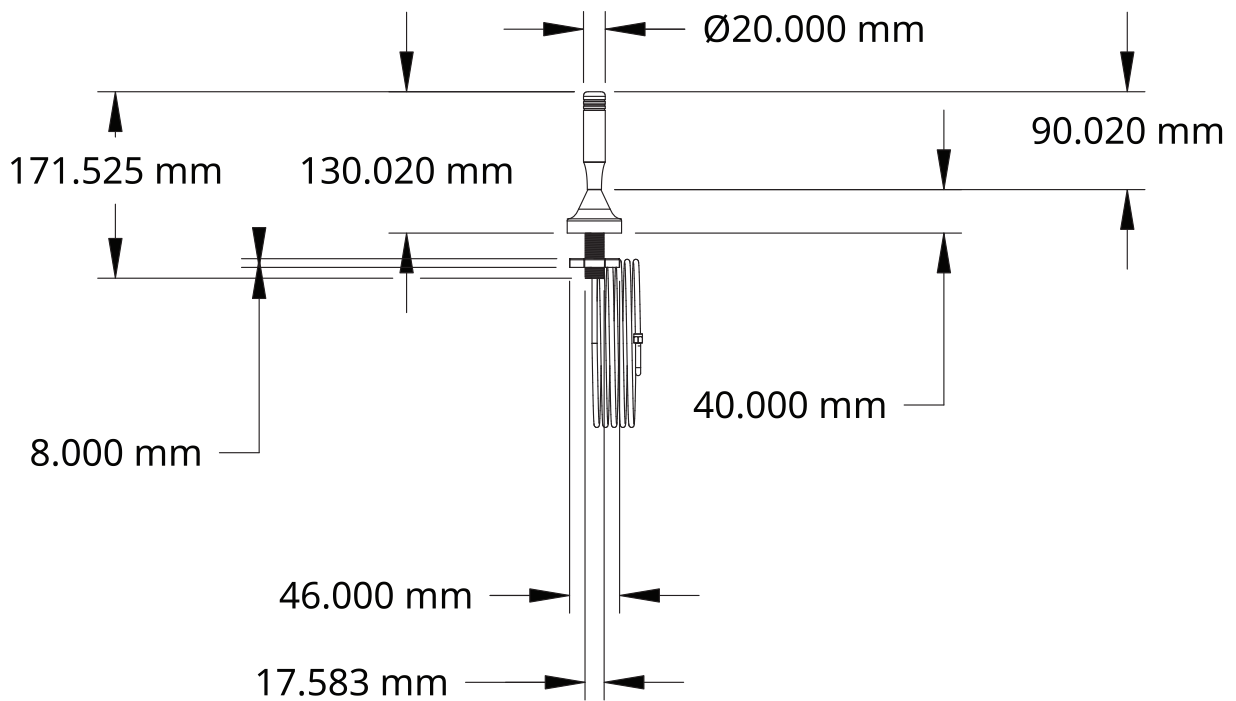

Q04303CZ-5

433.92MHz Screw Mount Outdoor Antenna with 5mt Cable

ELECTRICAL INFORMATION

Frequency	428-438 MHz
Central Frequency	433.92MHz
VSWR	<2
Gain	3dBi
Polarization Type	Vertical
Rated Power	50W
Input Impedance	50 Ohm
Connector Type	SMA Male Plug Cable Type
Cable Type	RG58U 3/5mt optional
Dimensions	Ø: 50mm ±0.5 * H: 130mm

水平面

Horizontal

垂直面

Vertical

DRAWING

UNLESS OTHERWISE SPECIFIED,
DIMENSIONS ARE IN INCHES

.XX = ± 0 -
 .XXX = ± 0.00 -
 .XXXX = ± 0.000 -
 ANGULAR = \pm °
 FRACTIONAL = \pm

SURFACE FINISH

DO NOT SCALE DRAWING

BREAK ALL SHARP EDGES AND
REMOVE BURRS

THIRD ANGLE PROJECTION

- 5 Meters Cable
- SMA Connector
- PA66 Material