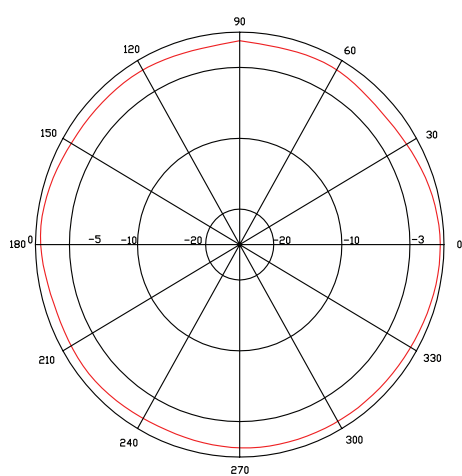

Q04303CZ-5

433.92MHz Screw Mount Outdoor Antenna with 5mt Cable

ELECTRICAL INFORMATION

Frequency	428-438 MHz
Central Frequency	433.92MHz
VSWR	<2
Gain	3dBi
Polarization Type	Vertical
Rated Power	50W
Input Impedance	50 Ohm
Connector Type	SMA Male Plug Cable Type
Cable Type	RG58U 3/5mt optional
Dimensions	Ø: 50mm ±0.5 * H: 130mm

水平面

Horizontal

垂直面

Vertical

DRAWING

UNLESS OTHERWISE SPECIFIED,
DIMENSIONS ARE IN INCHES

.XX = ± 0 -
 .XXX = ± 0.00 -
 .XXXX = ± 0.000 -
 ANGULAR = \pm °
 FRACTIONAL = \pm

SURFACE FINISH

DO NOT SCALE DRAWING

BREAK ALL SHARP EDGES AND
REMOVE BURRS

THIRD ANGLE PROJECTION

- 5 Meters Cable
- SMA Connector
- PA66 Material