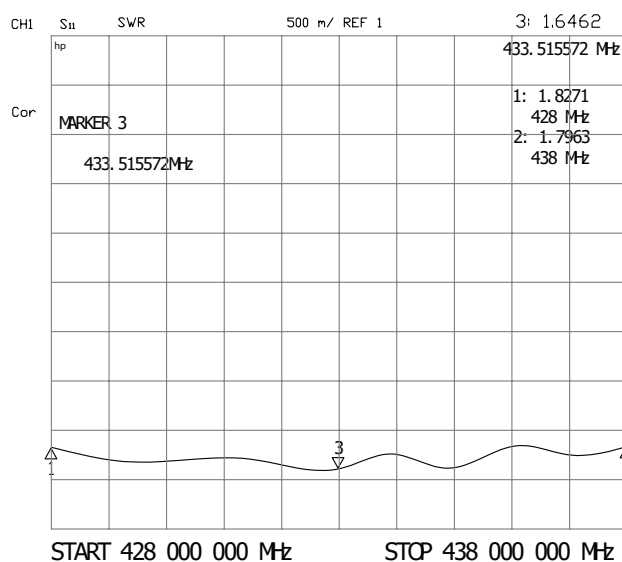

Q04303CZ-5

433.92MHz Screw Mount Outdoor Antenna with 5mt Cable

ELECTRICAL INFORMATION

Frequency	428-438 MHz
Central Frequency	433.92MHz
VSWR	<2
Gain	3dBi
Polarization Type	Vertical
Rated Power	50W
Input Impedance	50 Ohm
Connector Type	SMA Male Plug Cable Type
Cable Type	RG58U 3/5mt optional
Dimensions	Ø: 50mm ±0.5 * H: 130mm

水平面

Horizontal

垂直面

Vertical

DRAWING

UNLESS OTHERWISE SPECIFIED,
DIMENSIONS ARE IN INCHES

.XX = ± 0 -
 .XXX = ± 0.00 -
 .XXXX = ± 0.000 -
 ANGULAR = \pm °
 FRACTIONAL = \pm

SURFACE FINISH

DO NOT SCALE DRAWING

BREAK ALL SHARP EDGES AND
REMOVE BURRS

THIRD ANGLE PROJECTION

- 5 Meters Cable
- SMA Connector
- PA66 Material