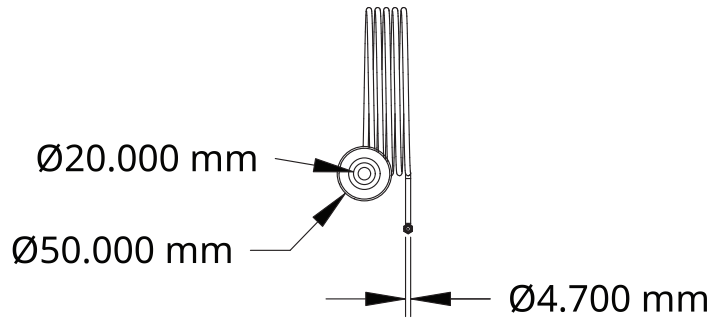

Q04303CZ-5

433.92MHz Screw Mount Outdoor Antenna with 5mt Cable

ELECTRICAL INFORMATION

Frequency	428-438 MHz
Central Frequency	433.92MHz
VSWR	<2
Gain	3dBi
Polarization Type	Vertical
Rated Power	50W
Input Impedance	50 Ohm
Connector Type	SMA Male Plug Cable Type
Cable Type	RG58U 3/5mt optional
Dimensions	Ø: 50mm ±0.5 * H: 130mm

水平面

Horizontal

垂直面

Vertical

DRAWING

UNLESS OTHERWISE SPECIFIED,
DIMENSIONS ARE IN INCHES

.XX = ± 0 -
 .XXX = ± 0.00 -
 .XXXX = ± 0.000 -
 ANGULAR = \pm °
 FRACTIONAL = \pm

SURFACE FINISH

DO NOT SCALE DRAWING

BREAK ALL SHARP EDGES AND
REMOVE BURRS

THIRD ANGLE PROJECTION

- 5 Meters Cable
- SMA Connector
- PA66 Material