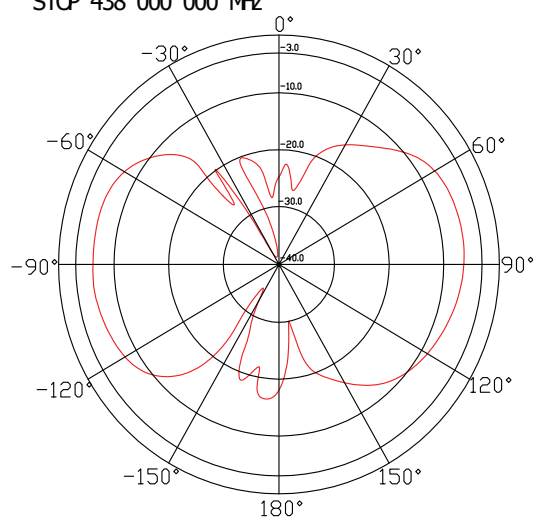

Q04303CZ-5

433.92MHz Screw Mount Outdoor Antenna with 5mt Cable

ELECTRICAL INFORMATION

Frequency	428-438 MHz
Central Frequency	433.92MHz
VSWR	<2
Gain	3dBi
Polarization Type	Vertical
Rated Power	50W
Input Impedance	50 Ohm
Connector Type	SMA Male Plug Cable Type
Cable Type	RG58U 3/5mt optional
Dimensions	Ø: 50mm ±0.5 * H: 130mm

水平面

Horizontal

垂直面

Vertical

DRAWING

UNLESS OTHERWISE SPECIFIED,
DIMENSIONS ARE IN INCHES

.XX = ± 0 -
 .XXX = ± 0.00 -
 .XXXX = ± 0.000 -
 ANGULAR = \pm °
 FRACTIONAL = \pm

SURFACE FINISH

DO NOT SCALE DRAWING

BREAK ALL SHARP EDGES AND
REMOVE BURRS

THIRD ANGLE PROJECTION

- 5 Meters Cable
- SMA Connector
- PA66 Material